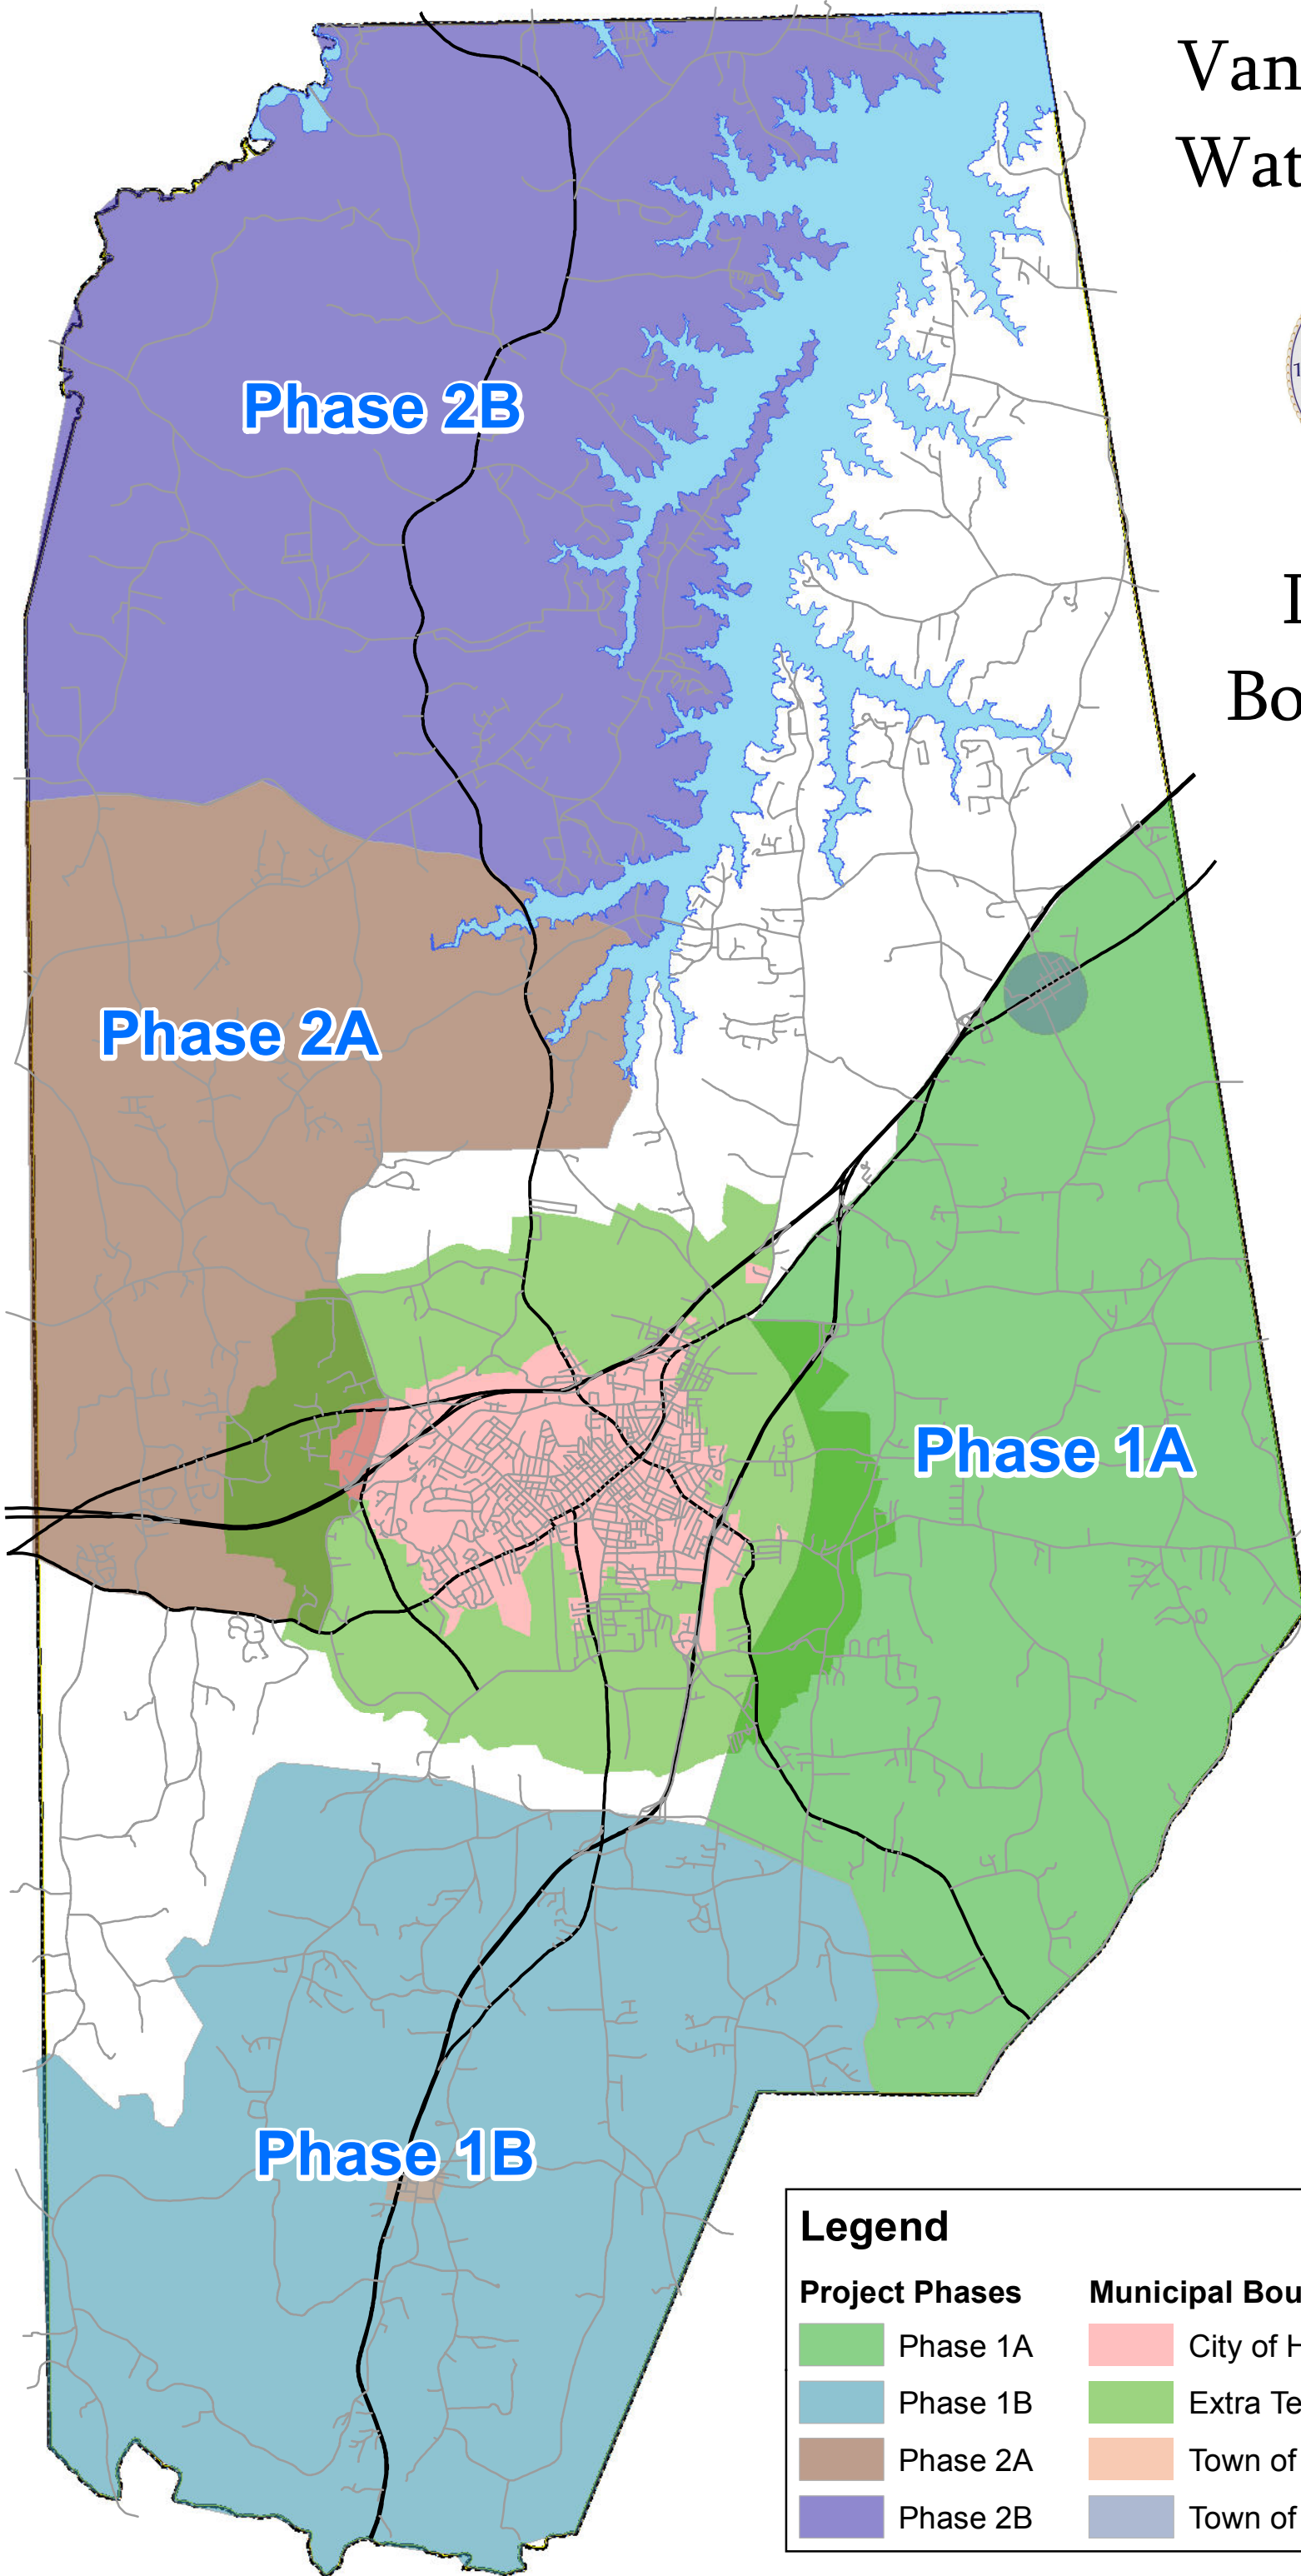

Vance County Water District

District Boundaries

Legend	
Project Phases	Municipal Boundaries
 Phase 1A	 City of Henderson
 Phase 1B	 Extra Territorial Jurisdiction
 Phase 2A	 Town of Kittrell
 Phase 2B	 Town of Middleburg